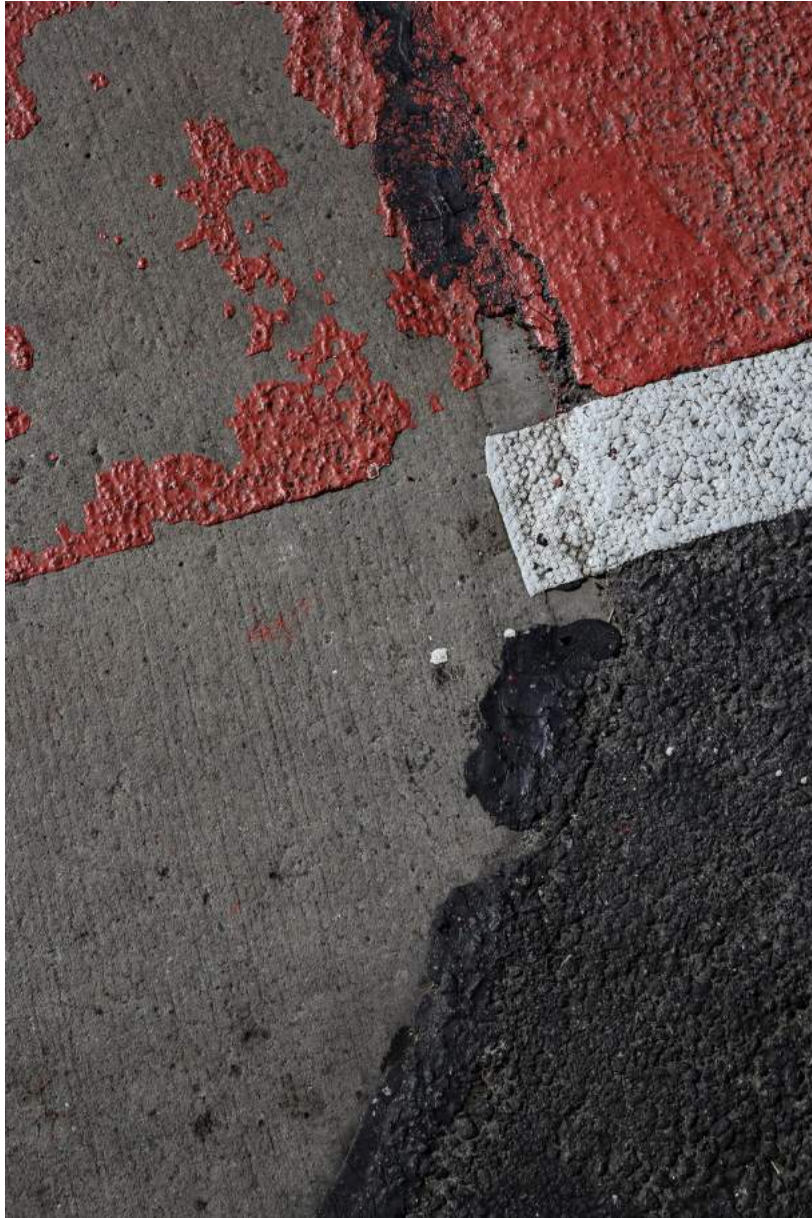

27" x 18" | 1/5 | \$1,700

36" x 24" | 1/5 | \$2,800

Silver Lake, 2020

White Wood Frame, UV-protecting non-glare gallery acrylic

24" x 36" | 1/5 | \$2,800

Available sizes:

12" x 18" | 1/20 | \$875

18" x 27" | 1/5 | \$1,700