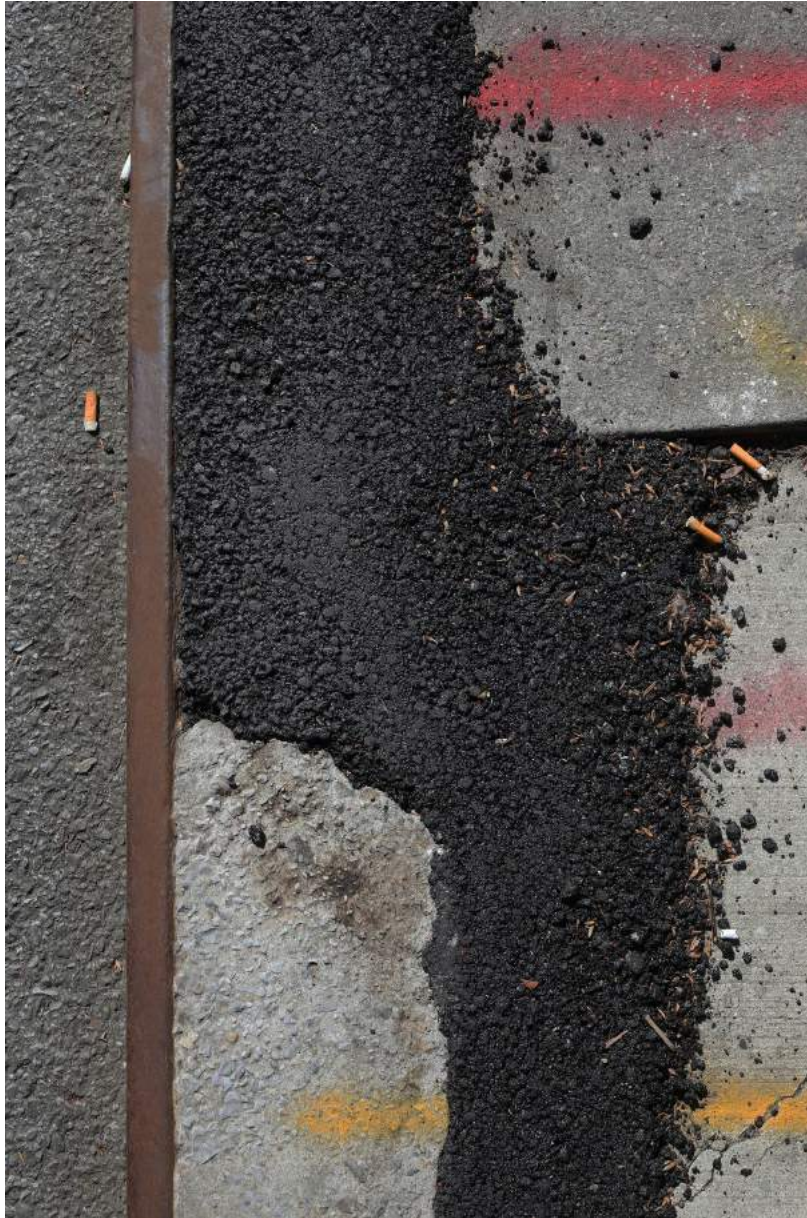

27" x 18" | 1/5 | \$1,700

36" x 24" | 1/5 | \$2,800

Silver Lake 2, 2021

White Wood Frame, UV-protecting non-glare gallery acrylic

18" x 12" | 1/20 | \$875

Available sizes::

27" x 18" | 1/5 | \$1,700

36" x 24" | 1/5 | \$2,800