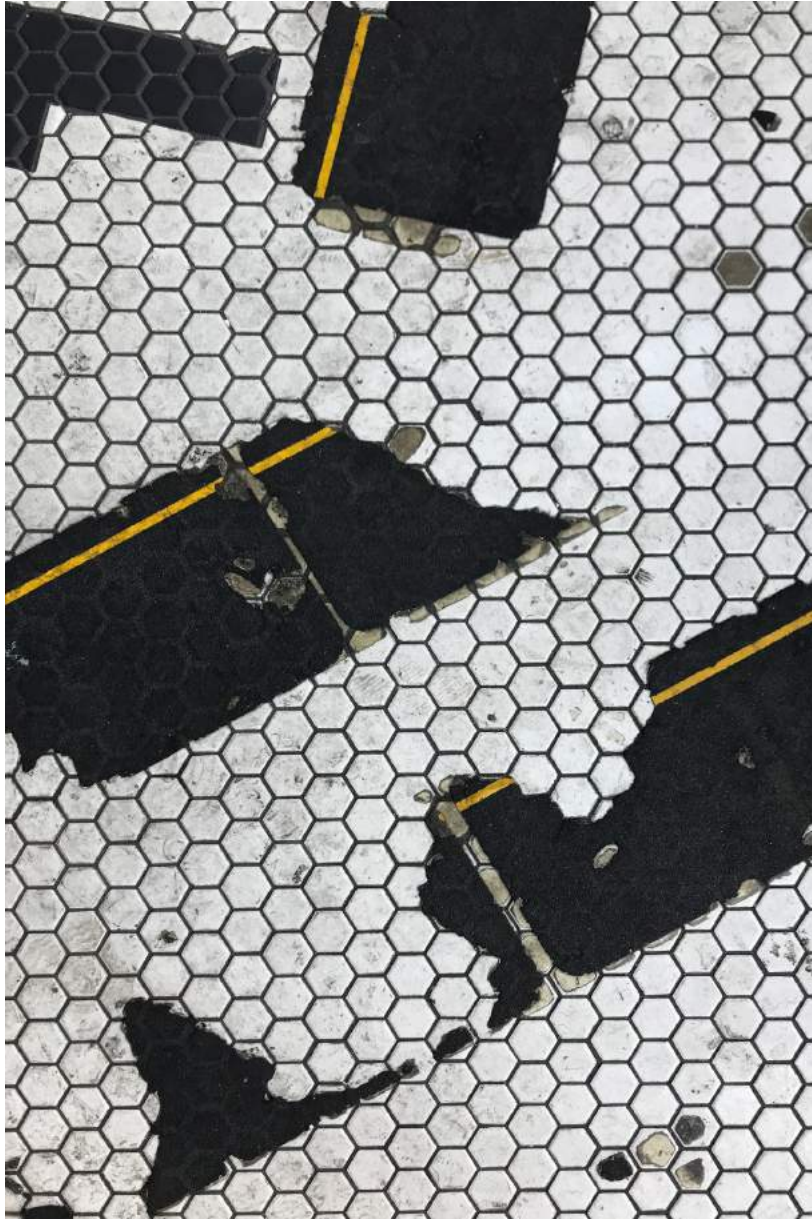

Financial District, 2019

White Wood Frame, UV-protecting non-glare gallery acrylic

12" x 18" | 1/20 | $875