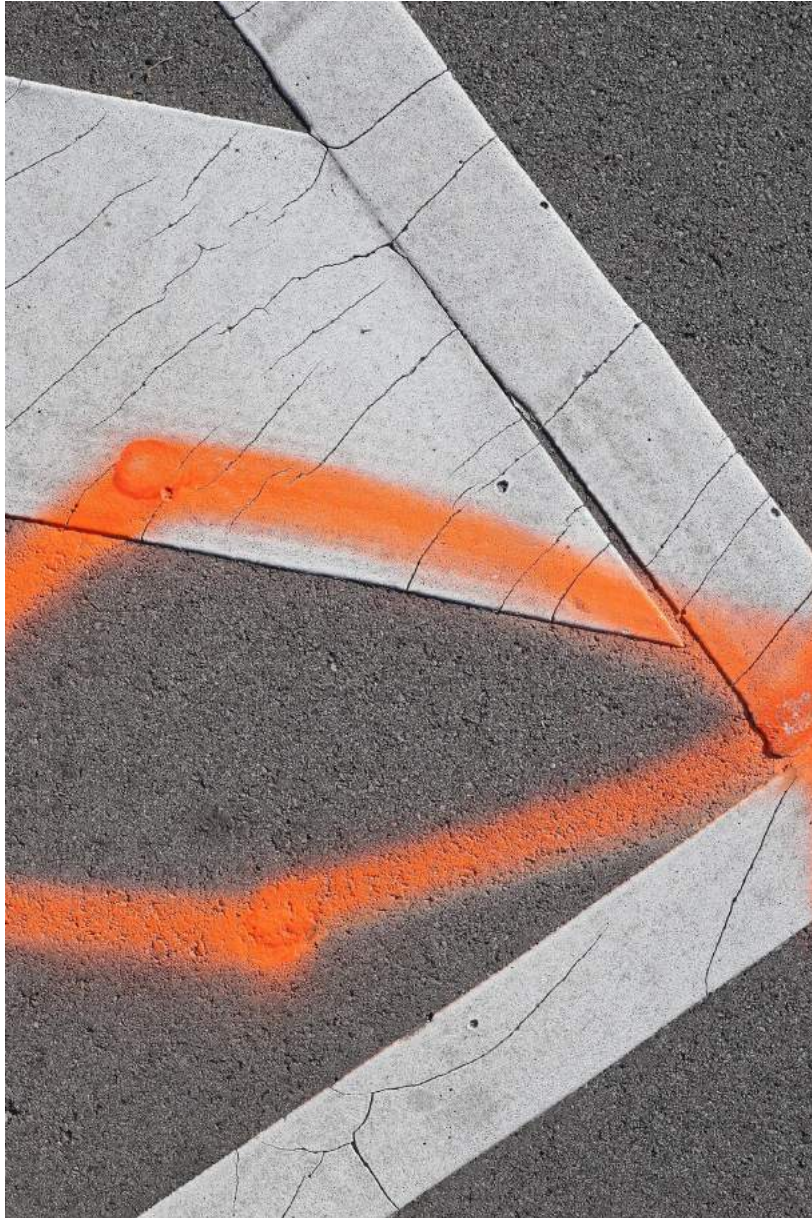

Nulu, Louisville, 2020

White Wood Frame, UV-protecting non-glare gallery acrylic

24" x 36" | 1/5 | $2,800

Available sizes::

12" x 18" | 1/20 | $875

18" x 27" | 1/5 | $1,700